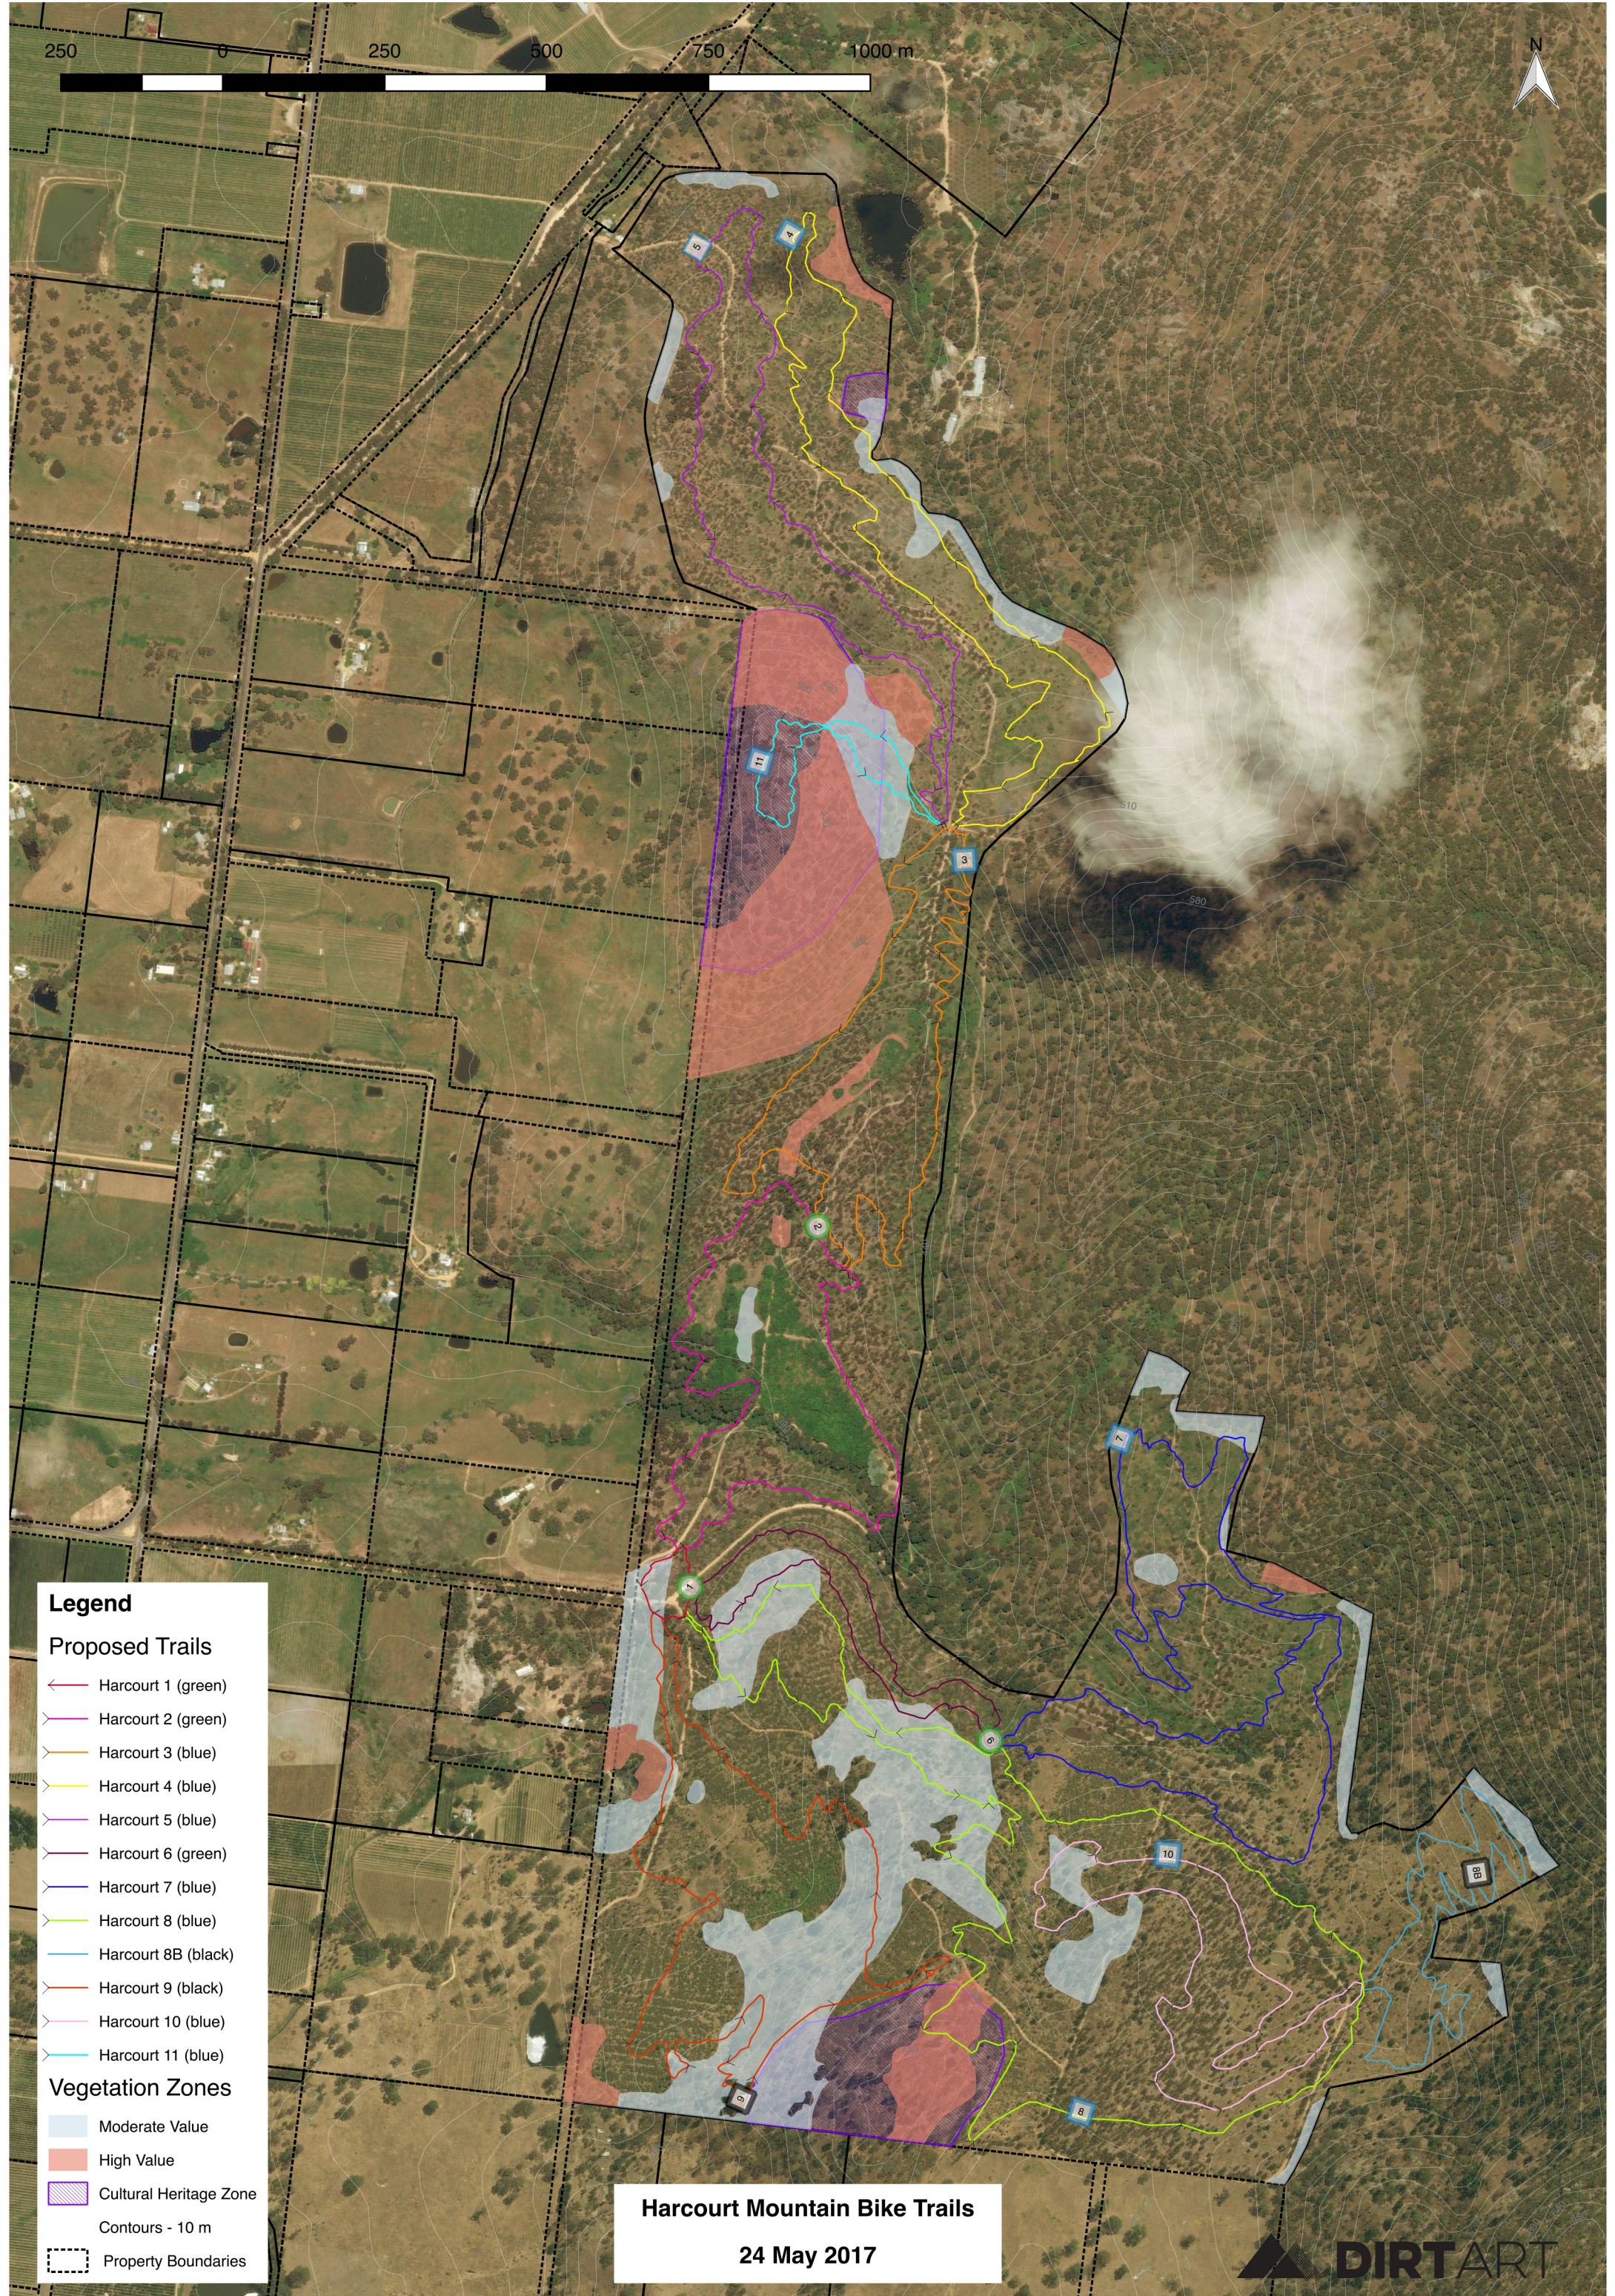

250 500 750 1000 m

**Legend**

**Proposed Trails**

- ← Harcourt 1 (green)
- ↘ Harcourt 2 (green)
- ↘ Harcourt 3 (blue)
- ↘ Harcourt 4 (blue)
- ↘ Harcourt 5 (blue)
- ↘ Harcourt 6 (green)
- ↘ Harcourt 7 (blue)
- ↘ Harcourt 8 (blue)
- ↘ Harcourt 8B (black)
- ↘ Harcourt 9 (black)
- ↘ Harcourt 10 (blue)
- ↘ Harcourt 11 (blue)

**Vegetation Zones**

- Moderate Value
- High Value
- ▨ Cultural Heritage Zone
- Contours - 10 m
- - - Property Boundaries

**Harcourt Mountain Bike Trails**  
24 May 2017